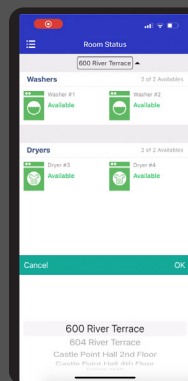

4 **Press Start**

Get started with the Hercules APP

Download the Hercules Campus App (from App Store or Google Play)

Register and Sign In

Hit Start to find your laundry room

Choose your room to see what's available