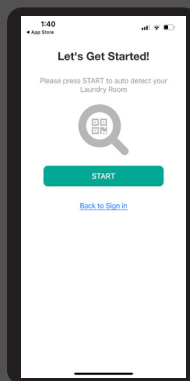

4 **Press Start**

Get started with the Hercules APP

Download the Hercules Campus App (from App Store or Google Play)

Register and Sign In

Hit Start to find your laundry room

Choose your room to see what's available