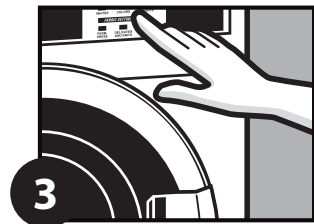

Let's do Laundry!

Washer Instructions

Dryer Instructions

1 **Load washer.** Leave space equal to 5" at top of wash basket. **CLOSE** door securely.

2 **Add HE detergent.** Also if needed, add optional bleach or fabric softener. *NOTE: If using detergent tablet, place in washer tub. Do NOT place in dispenser.*

1 **Clean lint filter.**

2 **Load dryer** and close door securely.

3 **Select cycle setting.** Door locks when cycle starts. Door will remain locked until cycle ends.

4 **You're all set!**
Press Start

3 **Select temperature** setting to start dryer.