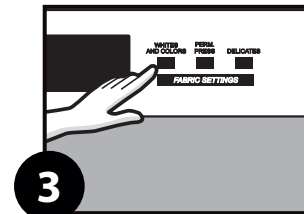

1 **Clean lint filter.**

2 **Load dryer** and close door securely.

3 **Select cycle setting.** Door locks when cycle starts. Door will remain locked until cycle ends.

4 **You're all set!**
Press Start

3 **Select temperature** setting to start dryer.