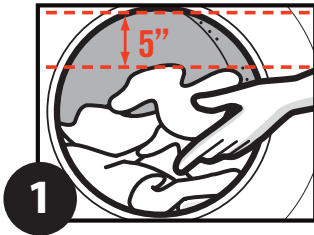

Let's do Laundry!

Washer Instructions

Dryer Instructions

1 **Load washer.** Leave space equal to 5" at top of wash basket. **CLOSE** door securely.

2 **Add HE detergent.** Also if needed, add optional bleach or fabric softener. *NOTE: If using detergent tablet, place in washer tub. Do NOT place in dispenser.*