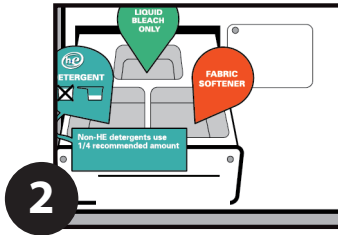

Let's do Laundry!

Washer Instructions

Dryer Instructions

1 **Load washer.** Leave space equal to 5" at top of wash basket. **CLOSE** door securely.

2 **Add HE detergent.** Also if needed, add optional bleach or fabric softener. *NOTE: If using detergent tablet, place in washer tub. Do NOT place in dispenser.*

1 **Clean lint filter.**

2 **Load dryer** and close door securely.

3 **Select cycle setting.** Door locks when cycle starts. Door will remain locked until cycle ends.

4 **You're all set!**
Press Start

3 **Select temperature** setting to start dryer.