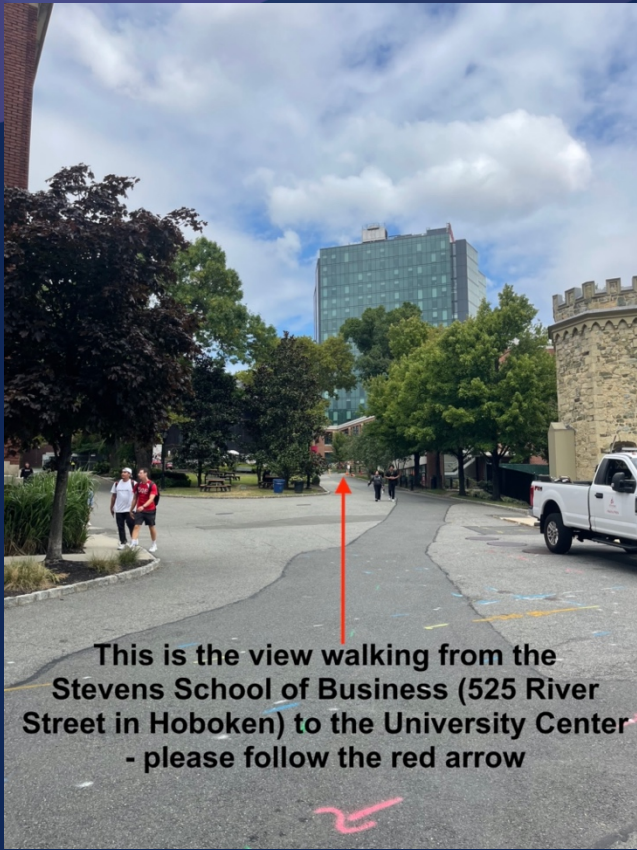

## **FOR PEOPLE USING UBER/PUBLIC TRANSPORT/WALKING**

All Taxi/Uber/Car Services/Public Transport/Walking should end at 525 River Street Hoboken, NJ 07030. This is the Stevens School of Business and is a 2min walk to the conference venue.

## **FOR PEOPLE PARKING**

Please access the “Babbio Garage” from Frank Sinatra Drive

# FOR EVERYONE

**This is the view walking from the Stevens School of Business (525 River Street in Hoboken) to the University Center - please follow the red arrow**

**Keep Going this way**

**Keep going this way, you are almost at the entrance**

**The main entrance of the conference is here**