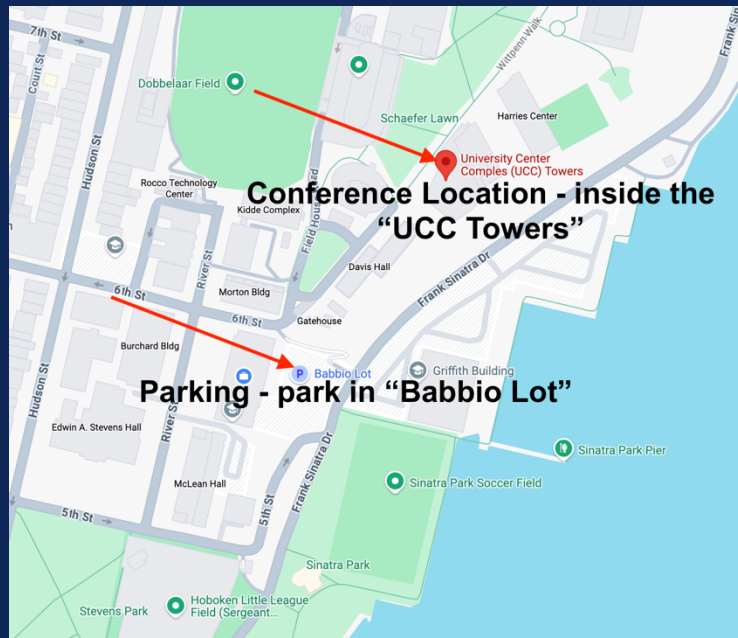

## **FOR PEOPLE USING UBER/PUBLIC TRANSPORT/WALKING**

All Taxi/Uber/Car Services/Public Transport/Walking should end at 525 River Street Hoboken, NJ 07030. This is the Stevens School of Business and is a 2min walk to the conference venue.

## **FOR PEOPLE PARKING**

Please access the “Babbio Garage” from Frank Sinatra Drive

# FOR EVERYONE

**This is the view walking from the Stevens School of Business (525 River Street in Hoboken) to the University Center - please follow the red arrow**

**Keep Going this way**

**Keep going this way, you are almost at the entrance**

**The main entrance of the conference is here**