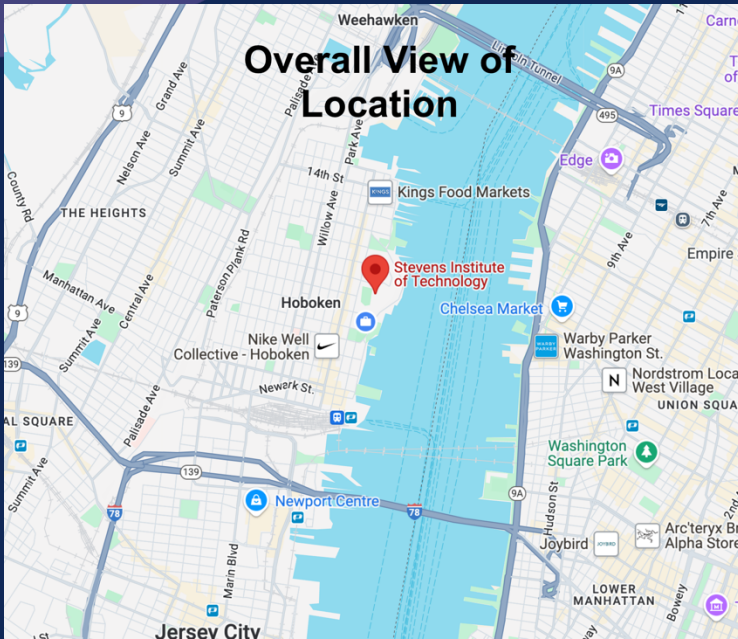

# DIRECTIONS

## **FOR PEOPLE USING UBER/PUBLIC TRANSPORT/WALKING**

All Taxi/Uber/Car Services/Public Transport/Walking should end at 525 River Street Hoboken, NJ 07030. This is the Stevens School of Business and is a 2min walk to the conference venue.

# FOR EVERYONE

**This is the view walking from the Stevens School of Business (525 River Street in Hoboken) to the University Center - please follow the red arrow**

**Keep Going this way**

**Keep going this way, you are almost at the entrance**

**The main entrance of the conference is here**