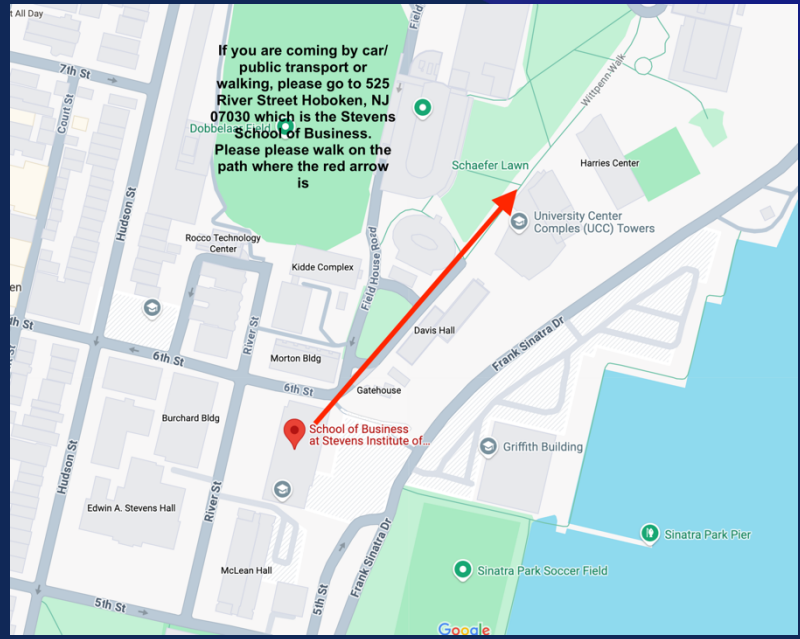

## **FOR PEOPLE USING UBER/PUBLIC TRANSPORT/WALKING**

All Taxi/Uber/Car Services/Public Transport/Walking should end at 525 River Street Hoboken, NJ 07030. This is the Stevens School of Business and is a 2min walk to the conference venue.

## **FOR PEOPLE PARKING**

Please access the “Babbio Garage” from Frank Sinatra Drive

# FOR EVERYONE

**This is the view walking from the Stevens School of Business (525 River Street in Hoboken) to the University Center - please follow the red arrow**

**Keep Going this way**

**Keep going this way, you are almost at the entrance**

**The main entrance of the conference is here**